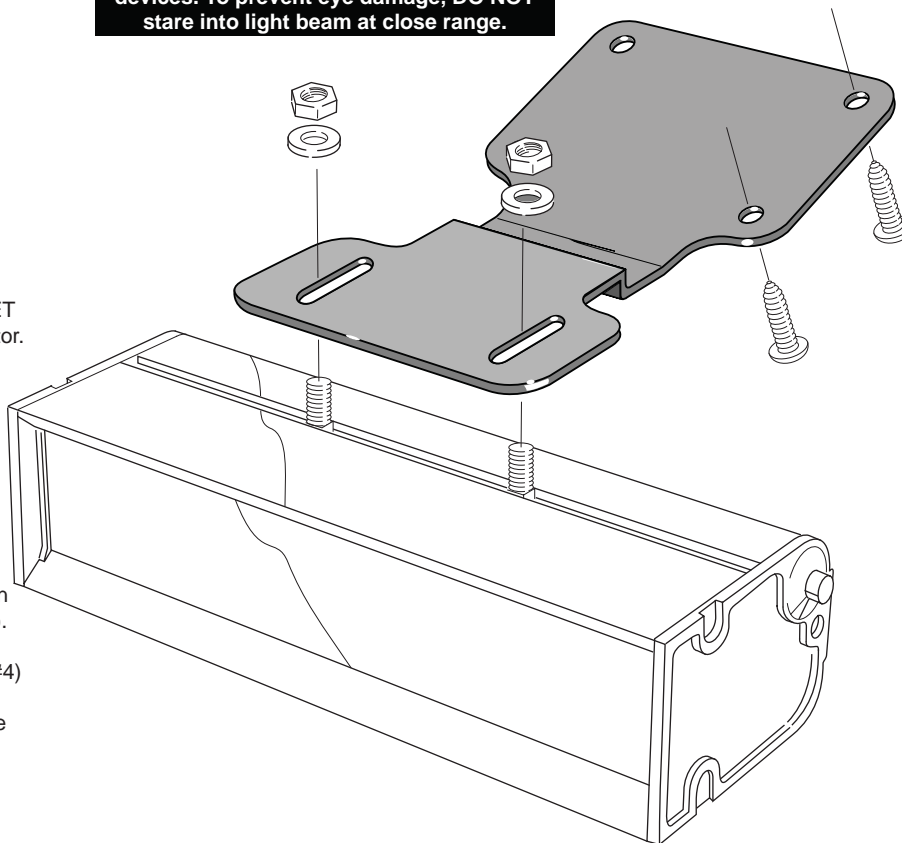

PERMANENT MOUNT HEADLINER BRACKET SYSTEM ASSEMBLY INSTRUCTIONS

EP2SWSA+(x) [single] EP2DWSA+(x) [dual]

WARNING: Warning devices are strictly regulated and governed by Federal, State and Municipal ordinances. These devices shall be used ONLY on approved vehicles. It is the sole responsibility of the user of these devices to ensure compliance.

The PERMANENT MOUNT HEADLINER BRACKET is designed for the Ford Crown Vic Police Interceptor. Although it may fit other applications, the installer assumes all responsibility for its installation.

Refer to the instructions included with the PPRH1BKT for proper installation.

OPERATING INSTRUCTIONS

1. Plug the Predator II power cord into the vehicle cigarette lighter plug.
Note: The Predator II protection fuse is located in the nose of the cigarette lighter plug (not shown). Unscrew metal retaining ring to expose fuse.
2. To activate the Predator II push the red button (#4) on the left (driver's side) of the unit.
3. To deactivate the Predator II push and HOLD the red button until unit turns off.
4. The Predator II can generate 33 different light patterns (see table at right). To change light patterns, momentarily push the red button, A, while the unit is operating. Each push of the red button will advance the Predator II to the next pattern. When desired pattern is reached release red button. That pattern will be stored in the Predator II memory and will automatically come up every time the unit is turned on.