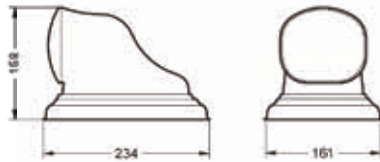

GDO R LED AA

SE 1NDM AA

kg 1,90

- Battery operated siren made up of a 25W 16Ω magneto-dynamic Neodymium unit. IP 54. Operation: 90 min.
- 10 European sounds available
- The SE 1NDM AA functions only when the GDO AA is functioning
- Supplied with battery PBR (74477)
- Emergency cable supplied with the product (73578)
- Sirène autoalimentée, constituée d'une unité magnétodynamique au néodyme de 25W 16Ω. IP 54. Autonomie : 90 min.
- 10 sons Européens disponibles
- Le fonctionnement de la sirène SE 1NDM AA est subordonné à celui du feu GDO AA
- Fourni avec batterie PBR (74477)
- Câble de secours fourni avec le produit (73578)