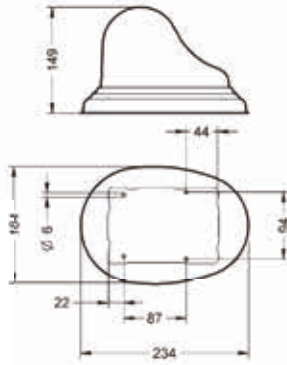

BATTERY OPERATED SIGNALLING SYSTEM FOR VEHICLES SYSTEME DE SIGNALISATION AUTOALIMENTE POUR VEHICULES

S.S.V.A.A.

GDO X LED AA

kg 1,87

- Battery operated magnetic beacon, with luminous LED source - rotating (GDO R LED AA) or flashing effect (GDO X LED AA)
- Supplied with battery PBR (74477)
- Emergency cable supplied with the product (73578)

GDO R LED AA - GDO X LED AA

V 12	IP 55	°C -30 +50	On R LED 240 min. On X LED 360 min.	PC
			r.p.m.	A
ECE R65 TB1 (E3) 00 7068			130±10	R LED
ECE R65 TA1 (E3) 00 7068			130±10	R LED
			Flash/min.	A
ECE R65 TB1 (E3) 00 7060			130±10	X LED
ECE R65 TA1 (E3) 00 7072			130±10	X LED