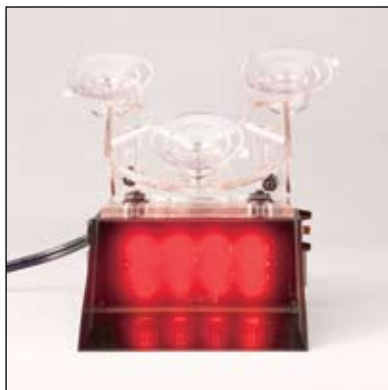

#EP2SWS+R w/ Suction Cup Mount