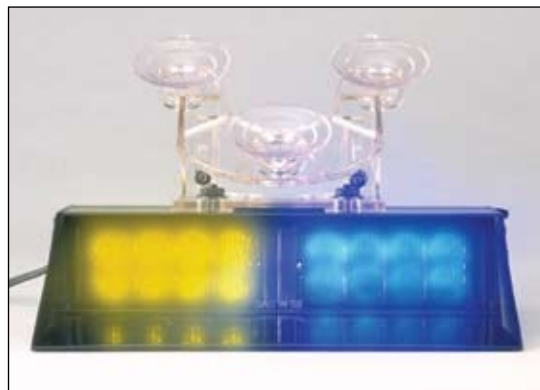

### Features

- Be seen with our exclusive *Extreme Angle* optics which creates the widest angle of light output possible & **consistently outperforms our competition.**
- Tough & durable black aluminum housing is an efficient heat sink for the light engine.
- Light has a narrow, low profile which can be mounted above or below the rear view mirror or installed in rear or side windows. Light may be used with or without removable light shroud.
- Customizable shroud is pre-scored so you can easily cut to fit your windshield & reduce light glare.
- Smooth, clear Lexan polycarbonate lens is engineered for maximum light output with an anti-glare & protective scratch resistant coating.
- Light includes 12v cigar plug w/ red LED indicator ON light with 11.5' of straight cord.
- CA Title 13 Steady Red/Quint Flash Blue pattern is available, please speak to your Sales Rep for more information.
- Four versatile mounting options: 1) Permanent Headliner Mount, 2) OEM style Glass Mount, 3) Suction Cup Mount or 4) Prisoner Screen Bracket (for single light only).

**Dual Windshield Lights**  
**Permanent Headliner Mount:**  
 #EP2DWSA+(x)  
**Suction Cup Mount:** EP2DWS+(x)

**Accessories**

**Prisoner Screen Mount Bracket**  
 for Single Lights only: #PPRPSBKT  
**OEM Style Permanent Mount**  
**Glass Mount Kit:** #PPRDGMBRKT

#EP2SWS+R w/ Suction Cup Mount

#EP2DWS+M w/ Suction Cup Mount

Our Predator 2 products offer Extreme Angle visibility. Beating our competition every time in off angle comparisons.

**Single Light Color Options: Replace "(x)" in Part Number with desired color code.**

A=Amber
  B=Blue
  G=Green
  R=Red
  W=White

**Dual Light Color Options: Replace "(x)" in Part Number with desired color code.**

A=Amber/Amber
 
 E=Blue/White
 
 H=Green/White
 
 L=Red/Green
 
 P=Green/Amber