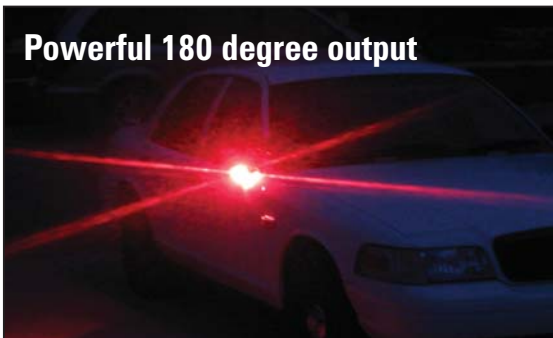

**NEW!**

Designed to mount under the mirror on all types of vehicles or can be surface mounted to any flat area.

**Powerful 180 degree output**

The first light of it's kind to provide a critical intersection warning signal on emergency vehicles.

Ships with 1-light & gasket, inline flasher w/ harness, 3 angle wedges & 2 adaptors for a variety of mounts.

by SoundOff Signal  
**intersector™**

**NEW!** #ENT2B3(x) Intersector LED Light

- **Innovative Intersector light** offers a distinct safety advantage that no other light can offer. Compact & bright, the light is designed to mount under the mirror, but can be surface mounted if desired. Light includes a variety of Custom Wedges & Adaptors for versatile mounting under the mirrors or surface mounted to any flat area.
- **Intense 180° output** is maximized by the specially designed reflector that amplifies & throws the light at a perfect angle for intersection warning increasing officer safety & the safety of other motorists.
- Building block design; use the included wedges & adaptors to custom fit the light to your vehicle mirrors or surface mount installs:
  - 0° Wedge: for flat surface mounts.
  - 5° Wedge: for use on Crown Vic\*, Impala, Charger\* & truck mirrors. \*For Crown Vic & Charger mirror installations use with adaptors.
  - 10° Wedge: for use on Tahoe & truck mirrors.
- Made with 9 extremely bright & powerful Gen3 LEDs.
- Includes: 1-light w/ gasket, 1-inline flasher, 3-angle wedges in 0°, 5° & 10° & 2-adaptors with mounting hardware.

TECHNICAL SPECIFICATIONS	
Flash Patterns:	30 flash patterns
Colors:	Amber, Blue, Green, Red & White (Solid Colors ONLY)
Light Sync Technology:	Yes - Up to 4 lights (compatible with other Light Sync products)
LED Info:	9 Gen3 LEDs
Input Voltage Range:	10 - 16 Vdc
Current Draw:	less than 1.5 amps
Operating Temp.:	-40° to +65° C
Dimensions:	1.88" height x 2.88" width x 2.93" depth
Mounting:	Under Mirror Mounts or Surface Mounts