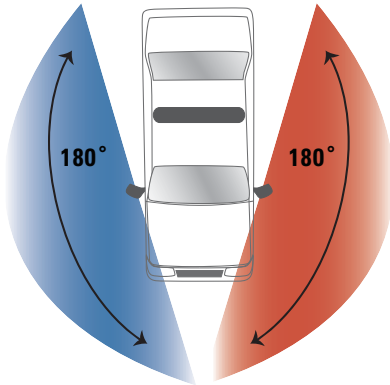

**NEW!**

Designed to mount under the mirror on all types of vehicles or can be surface mounted to any flat area.

**Powerful 180 degree output**

The first light of it's kind to provide a critical intersection warning signal on emergency vehicles.

Ships with 1-light & gasket, inline flasher w/ harness, 3 angle wedges & 2 adaptors for a variety of mounts.

by SoundOff Signal  
**intersector™**

**NEW!** #ENT2B3(x) Intersector LED Light

- **Innovative Intersector light** offers a distinct safety advantage that no other light can offer. Compact & bright, the light is designed to mount under the mirror, but can be surface mounted if desired. Light includes a variety of Custom Wedges & Adaptors for versatile mounting under the mirrors or surface mounted to any flat area.
- **Intense 180° output** is maximized by the specially designed reflector that amplifies & throws the light at a perfect angle for intersection warning increasing officer safety & the safety of other motorists.
- Building block design; use the included wedges & adaptors to custom fit the light to your vehicle mirrors or surface mount installs:
  - 0° Wedge: for flat surface mounts.
  - 5° Wedge: for use on Crown Vic\*, Impala, Charger\* & truck mirrors. \*For Crown Vic & Charger mirror installations use with adaptors.
  - 10° Wedge: for use on Tahoe & truck mirrors.
- Made with 9 extremely bright & powerful Gen3 LEDs.
- Includes: 1-light w/ gasket, 1-inline flasher, 3-angle wedges in 0°, 5° & 10° & 2-adaptors with mounting hardware.

TECHNICAL SPECIFICATIONS	
Flash Patterns:	30 flash patterns
Colors:	Amber, Blue, Green, Red & White (Solid Colors ONLY)
Light Sync Technology:	Yes - Up to 4 lights (compatible with other Light Sync products)
LED Info:	9 Gen3 LEDs
Input Voltage Range:	10 - 16 Vdc
Current Draw:	less than 1.5 amps
Operating Temp.:	-40° to +65° C
Dimensions:	1.88" height x 2.88" width x 2.93" depth
Mounting:	Under Mirror Mounts or Surface Mounts