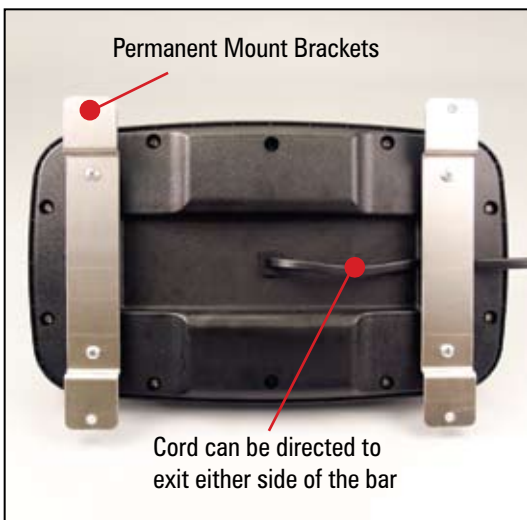

**Pinnacle Mini Lightbar**

Magnetic Mount: #EPL7M+(x)C

Permanent Mount: #EPL7PD(x)C

New Mini Lightbar with exclusive Gen3 LED "Fusion Technology" optics.

Pinnacle Mini Lightbar delivers 360 degrees of powerful & bright output in 10 solid or split colors.

Permanent Mount Brackets or Magnetic Mount available depending on your needs.

**Features**

- New "Fusion Technology", an extreme, wide angle optic technology that disperses an even distribution of light with a super wide angle output.
- Lower cost mini bar is budget friendly & powerful, perfect for volunteers & fleets.
- Magnetic Mount lightbar has Cigar Plug (10' wire length) with a 3-position rocker switch. Simply press the down arrow to advance to the pattern desired and then turn the lightbar on. Non-volatile memory recalls last flash pattern used upon power up.
- Permanent Mount lightbar includes 12' cord w/ stripped wires for hard wire installation.
- Flash Patterns are easily selected with new improved Cigar Plug with 3-position rocker switch for On, Off & Flash Pattern Advance.
- Non-volatile memory recalls last flash pattern used upon power up.
- Available in 4 solid & 6 split colors, see color options on opposite page.

TECHNICAL SPECIFICATIONS	
# of Flash Patterns:	28
Input Voltage:	10 - 16 Vdc
Current Draw:	0.5 amps average @ 12.8
# of LEDs:	24 Gen3 LEDs
Operating Temp.:	-40° to +65° C
Dimensions:	length x width x height
Bar Only	14.25" l x 8.27" w x 1.90" h
Magnetic Mount	2.78" overall height w/ 0.87" clearance
Permanent Mount	2.93" overall height w/ 1.05" clearance