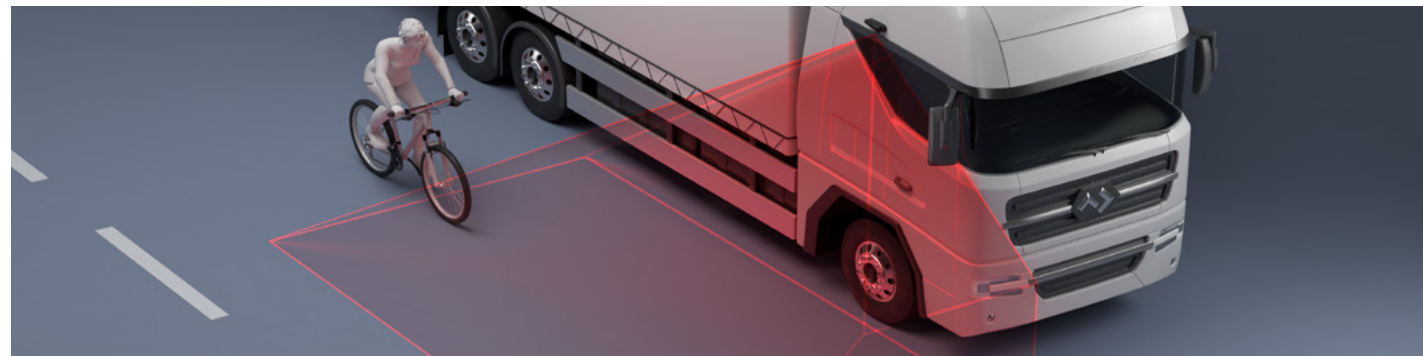

EXPAND YOUR CAMERA SYSTEM

WITH MORE OPTIONS

TURN ASSISTANT WITH OBJECT DETECTION

Dometic PerfectView BVS 71000 is a turn assistant system far superior to conventional solutions. Its innovative CAM1000 blind spot camera reliably distinguishes moving objects like pedestrians and cyclists from standing objects like traffic light poles and lamp posts. That means the driver is warned by a visual or acoustic signal

only in case of a real danger. The situation next to the vehicle is shown on the 7" LCD monitor included in the set. Very convenient: there is no need to activate the system as it will automatically switch on/off depending on the speed. Integrated infrared LEDs ensure good image quality in day and night.