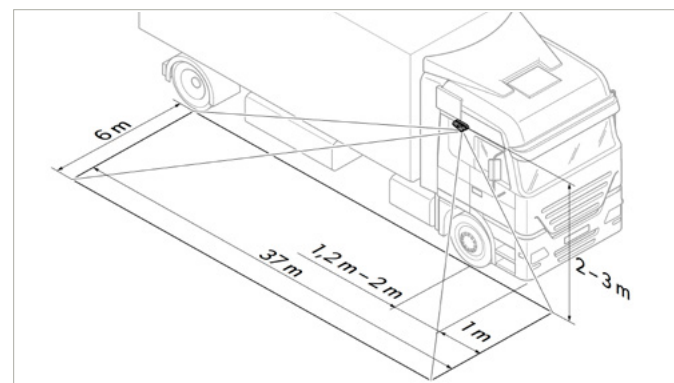

EXPAND YOUR CAMERA SYSTEM

WITH MORE OPTIONS

TURN ASSISTANT WITH OBJECT DETECTION

Dometic PerfectView BVS 71000 is a turn assistant system far superior to conventional solutions. Its innovative CAM1000 blind spot camera reliably distinguishes moving objects like pedestrians and cyclists from standing objects like traffic light poles and lamp posts. That means the driver is warned by a visual or acoustic signal

only in case of a real danger. The situation next to the vehicle is shown on the 7" LCD monitor included in the set. Very convenient: there is no need to activate the system as it will automatically switch on/off depending on the speed. Integrated infrared LEDs ensure good image quality in day and night.

COMPATIBLE WITH ADDITIONAL
DOMETIC REAR VIEW CAMERA

Key benefits

- 3-in-1 solution: detection of moving objects, video image of the related area, active warning (visual/acoustic)
- System warns only in case of relevant dangers, i.e. pedestrians or cyclists moving in the blind spot area
- Quick and easy installation – all camera components integrated in a single housing
- Simply connects to the power supply – no extra sensors or control boxes needed
- Heavy-duty 7" LCD monitor with advanced AHD technology (Analog High Definition)
- Camera with infrared LEDs for good image quality day and night
- Compliant to Direct Vision Standard (DVS): fulfills all requirements related to a fully operational camera monitoring system fitted to the nearside of the vehicle. Eligible for funding in Germany through the "Turning Assistant" and "De-minimis" funding programmes.

[More info](#)

WATCH OUR VIDEO

MORE CAMERAS TO CHOOSE

WHICH FITS YOUR OEM MONITOR

Dometic PerfectView CAM 301X

Ball camera