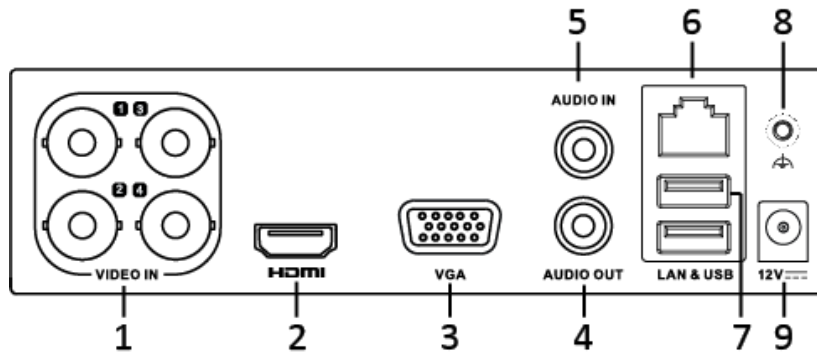

Physical Interfaces

The rear panel of DS-7108/7116HGHI-E1 provides 8/16 video input interfaces.

Index	Description	Index	Description
1	VIDEO IN	6	LAN Network Interface
2	HDMI Interface	7	USB Interfaces
3	VGA Interface	8	GND
4	AUDIO OUT, RCA Connector	9	12 VDC Power Input
5	AUDIO IN, RCA Connector