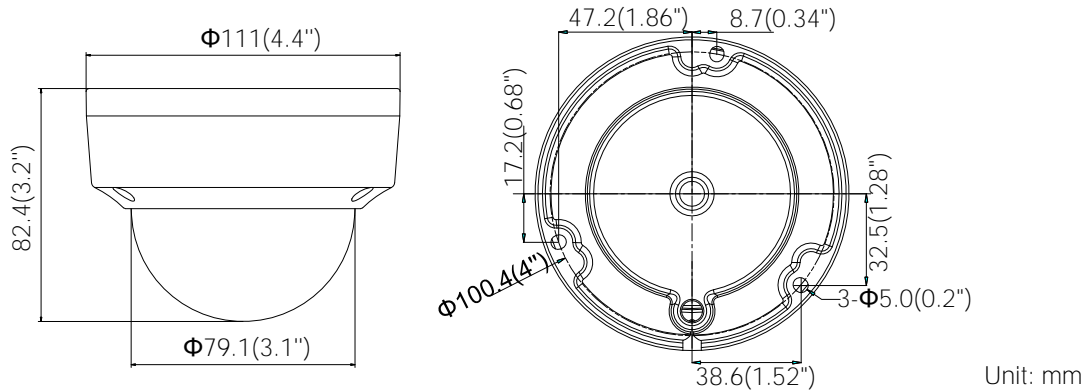

Order Models

DS-2CE56D7T-VPIT

Dimensions