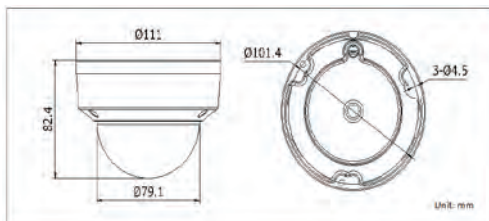

DS-2CE56D1T-VPIR HD1080p Vandal-Resistant IR Dome Camera

TurboHD™

Key Features

- HD1080p Video Output
- HD-TVI Technology
- True Day/Night, Smart IR
- Up to 65 Feet IR Range
- IK10 Vandal Resistance
- OSD Menu Controlled via UTC

Dimensions

Accessories

Order Models

DS-2CE56D1T-VPIR

DS-2CE56D1T-VPIR	
Camera	
Image Sensor	2 MP CMOS image sensor
HD-TVI Resolution	1920 x 1080
Minimum Illumination	Color: 0.034 @ f/2.2, B/W: 0.0034 @ f/2.2, 0 with IR
Shutter Speed	1/30 s to 1/50,000 s
Lens	2.8 mm, 3.6 mm, 6 mm optional Angle of view: 90° (2.8 mm), 80° (3.6 mm), 55.4° (6 mm)
Lens Mount	φ14
Angle Adjustment	Pan: 0° to 355°, tilt: 0° to 75°, rotation: 0° to 355°
Day/Night	ICR
Synchronization	Internal synchronization
Video Frame Rate	1080p @ 30 fps
HD Video Output	1 analog HD output
S/N Ratio	More than 52 dB
Menu Settings	
AGC	Supported
D/N Mode	Color/BW/EXT
White Balance	Auto/manual
BLC	Supported
Other	Digital noise reduction, mirror image
General	
Operating Conditions	-40° C to 60° C (-40° F to 140° F) Humidity 90% or less (non-condensing)
Power Supply	12 VDC
Power Consumption	Maximum 3 W
IR Range	65 feet
Impact Protection	IK10
Communication	Up-the-Coax Protocol: HIKVISION-C
Dimensions	Φ111 mm × 82.4 mm (Φ4.37" × 3.24")
Weight	550 g (1.21 lbs.)