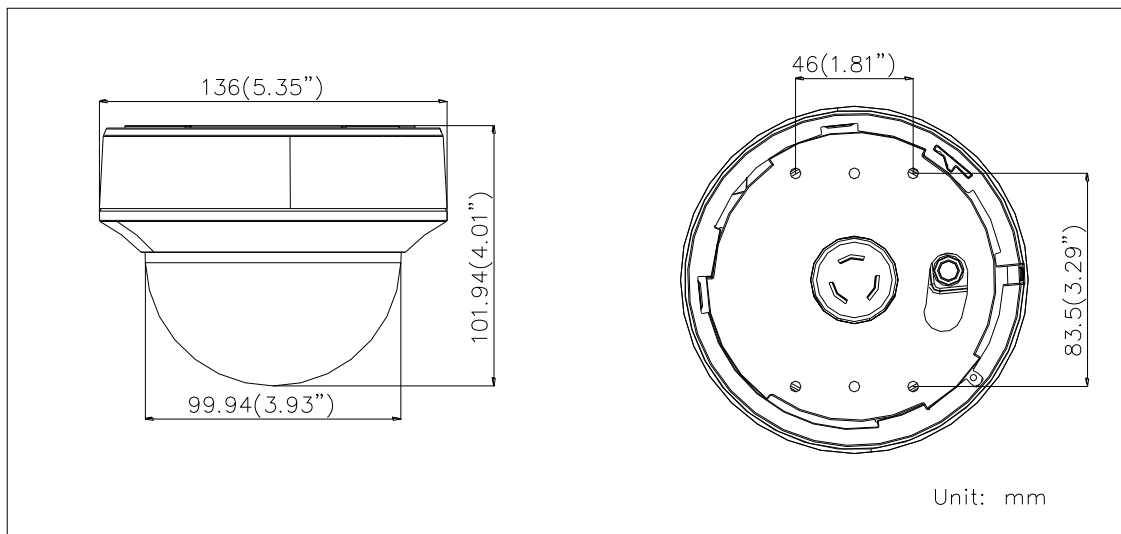

DS-2CE56D1T-(A)V FIR 2MP CMOS Vari-focal IR Dome Camera

Key Features

- 2 Megapixel high-performance CMOS
- Analog HD output, up to 1080P resolution
- 2.8 – 12mm vari-focal lens
- True Day/Night, Smart IR
- Up to 30m IR distance
- OSD menu
- 24V AC/ 12V DC (-A)
- Up the Coax(HIKVISION-C protocol)

Specifications

Camera	
Image Sensor	2MP CMOS Image Sensor
Signal System	PAL/NTSC
Effective Pixels	1930(H)*1088(V)
Min. illumination	0.01 Lux @ (F1.2,AGC ON),0 Lux with IR
Shutter Time	1/25(1/30)s to 1/50,000s
Lens	2.8 - 12 mm @ F1.4
	Angle of view: 114.5° - 35.1°
Lens Mount	φ14
Day & Night	ICR
Angle Adjustment	Pan: 0 - 355°, Tilt: 0 - 75°, Rotation: 0 - 355°
Synchronization	Internal synchronization
Video Frame Rate	1080p@25fps/1080p@30fps
HD Video Output	1 Analog HD output
S/N Ratio	>62dB
Menu	
Camera ID	On/off (0-255)
AGC	Support
D/N Mode	Color/BW/Auto/EXT
White Balance	Auto/User/Push/8000K/6000K/4200K/3000K
Privacy Mask	On/Off, maximum 2 zones
Motion Detection	On/Off, maximum 4 zones
BLC	Support
Anti-flicker	On/Off
Language	English/Chinese
Functions	Digital noise reduction, Mirror
General	
Operating Conditions	-20 °C – 45 °C (-4 °F – 113 °F), Humidity 90% or less (non-condensing)
Power Supply	12 VDC ± 15%, -A: 12 VDC±15%, 24 VAC±15%
Power Consumption	Max. 3W, -A: Max. 4W
IR Range	Up to 30m
Communication	Up the coax, Protocol: HIKVISION-C(TVI output)
Dimensions	Φ 136 × 101.94 mm (Φ 5.35" × 4.01")
Weight	600 g

Order Models

DS-2CE56D1T-VFIR, DS-2CE56D1T-AVFIR

Dimensions

Accessories

DS-1273ZJ-130
Wall Mount

DS-1275ZJ
Vertical Pole Mount

DS-1276ZJ
Corner Mount

DS-1271ZJ-130
Pendant Mount