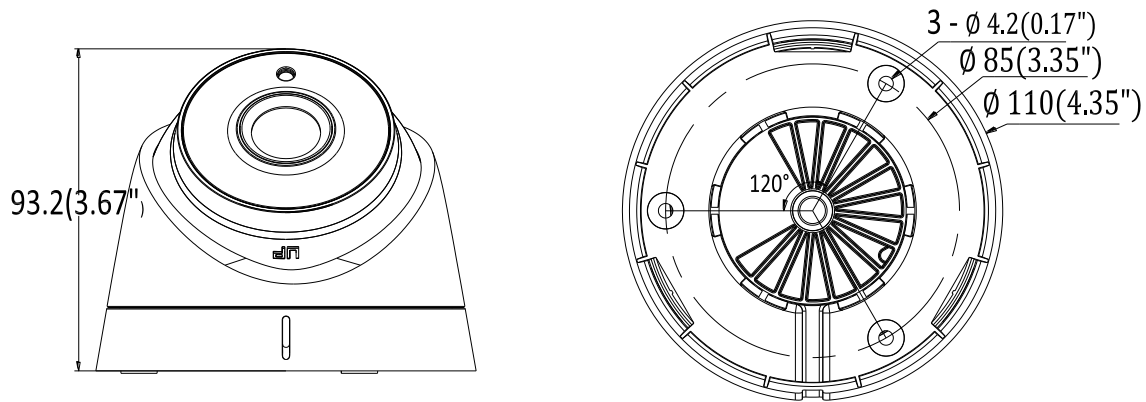

Dimensions