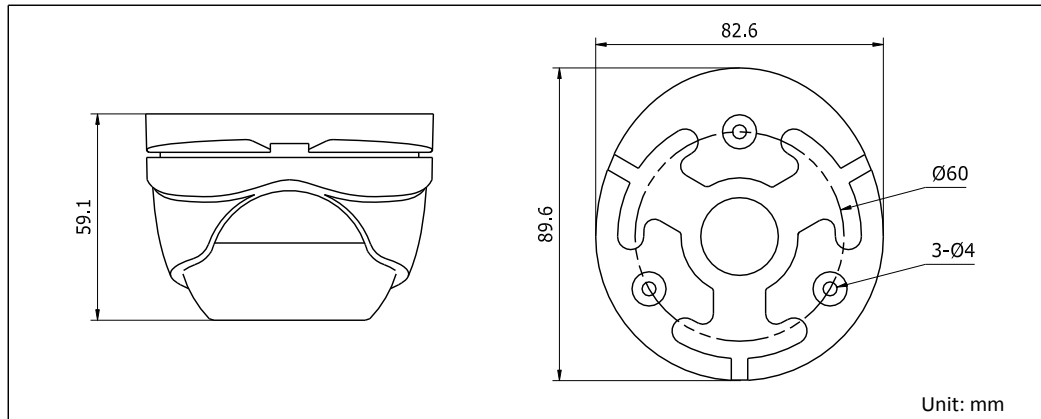

### Key Features

- 1.3 Megapixel high-performance CMOS
- Analog HD output, up to 720P resolution
- True Day/Night
- DNR, Smart IR
- Up to 20m IR distance
- IP66 weatherproof

## Specifications

<b>Camera</b>	
Image Sensor	1.3MP CMOS Image Sensor
Signal System	PAL/NTSC
Effective Pixels	1280(H)*960(V)
Min. illumination	0.01 Lux @ (F1.2,AGC ON),0 Lux with IR
Shutter Time	1/25(1/30)s to 1/50,000s
Lens	2.8mm, 3.6mm, 6mm optional
	Angle of View: 74.6°(3.6mm), 92.6°(2.8mm), 49°(6mm)
Lens Mount	M12
Day & Night	ICR
Angle Adjustment	Pan: 0 - 360°, Tilt: 0 - 75°, Rotation: 0 - 360°
Synchronization	Internal synchronization
Video Frame Rate	720p@25fps/720p@30fps
HD Video Output	1 Analog HD output
S/N Ratio	>62dB
<b>General</b>	
Operating Conditions	-40 °C – 60 °C (-40 °F – 140 °F), Humidity 90% or less (non-condensing)
Power Supply	12 VDC ± 15%
Power Consumption	Max. 4W
Protection Level	IP66
IR Range	Up to 20m
Dimensions	89.6 × 59.1 mm (3.53" × 2.33")
Weight	340 g

## Dimensions