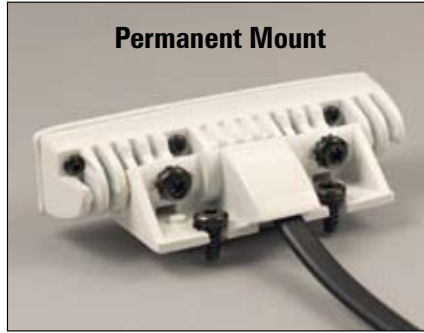

Four Dual GHOST™ lights mounted to the grille of a Dodge Charger offer supplemental safety lighting.

GOOD BETTER BEST

PRODUCT RATING

Features

- Meet GHOST™ our new line of exceptionally small 6 LED warning lights - now you can have extreme angle mid-level lighting with no flashback or dulling of output due to tinted windows because of GHOST's™ unique mounting features.
 - Light includes three versatile mounting options & 38" of 3-wire shielded cable for installation.
- Mounts included:
- 1) Permanent Mount is ideal for any exterior or interior application.
 - 2) Adhesive Mount w/ Super Duty Automotive Grade 3M Tape holds the light securely in place without drilling holes.
 - 3) Edge Mount - Single or Dual "U" Bracket that mounts to the hood or trunk edge.
- 33 Flash Patterns w/ Light Sync Technology allows you to synchronize sets of GHOST™ lights to flash with the same flash pattern.
 - Moisture and vibration resistant for heavy duty exterior or interior applications.
 - Low amp draw at less than 0.75 amps per module.

GHOST™

**Smallest
& Most
Powerful**

GHOST™ Mini Light

- White Single #EGHST1(x)W
- White Dual #EGHDT1(xx)W
- Black Single #EGHST1(x)
- Black Dual #EGHDT1(xx)

3M Super Duty Adhesive Mount

Permanent Mount

Single Edge Mount Bracket

Dual Edge Mount

Light is smaller than a quarter
at just 0.88" high.

Light head can be
adjusted up or down by 30°.

Edge Mount Replacement Brackets w/ Gasket & Mounting Hardware

Black Single Edge Mount Bracket: #PGHSTSUB, Black Dual Edge Mount Bracket: #PGHSTDUB
White Single Edge Mount Bracket: #PGHSTSUW, White Dual Edge Mount Bracket: #PGHSTDUW