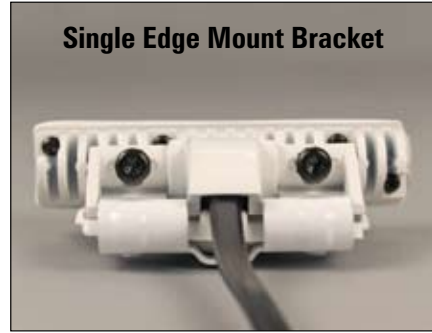

GHOST™ (Gen3 LED)

Perfect for all vehicle applications - shown here in the grille of a DOT truck increase visibility to motorists.

Mini GHOST™ lights are extremely flexible with three mounting options. Shown mounted to an interior window.

Four Dual GHOST™ lights mounted to the grille of a Dodge Charger offer supplemental safety lighting.

GOOD BETTER BEST

PRODUCT RATING

Features

- Meet GHOST™ our new line of exceptionally small 6 LED warning lights - now you can have extreme angle mid-level lighting with no flashback or dulling of output due to tinted windows because of GHOST's™ unique mounting features.
 - Light includes three versatile mounting options & 38" of 3-wire shielded cable for installation.
- Mounts included:
- 1) Permanent Mount is ideal for any exterior or interior application.
 - 2) Adhesive Mount w/ Super Duty Automotive Grade 3M Tape holds the light securely in place without drilling holes.
 - 3) Edge Mount - Single or Dual "U" Bracket that mounts to the hood or trunk edge.
- 33 Flash Patterns w/ Light Sync Technology allows you to synchronize sets of GHOST™ lights to flash with the same flash pattern.
 - Moisture and vibration resistant for heavy duty exterior or interior applications.
 - Low amp draw at less than 0.75 amps per module.

GHOST™

**Smallest
& Most
Powerful**

GHOST™ Mini Light

- White Single #EGHST1(x)W
- White Dual #EGHDT1(xx)W
- Black Single #EGHST1(x)
- Black Dual #EGHDT1(xx)

3M Super Duty Adhesive Mount

Permanent Mount

Single Edge Mount Bracket

Dual Edge Mount

Light is smaller than a quarter
at just 0.88" high.

Light head can be
adjusted up or down by 30°.

Edge Mount Replacement Brackets w/ Gasket & Mounting Hardware

Black Single Edge Mount Bracket: #PGHSTSUB, Black Dual Edge Mount Bracket: #PGHSTDUB
White Single Edge Mount Bracket: #PGHSTSUW, White Dual Edge Mount Bracket: #PGHSTDUW