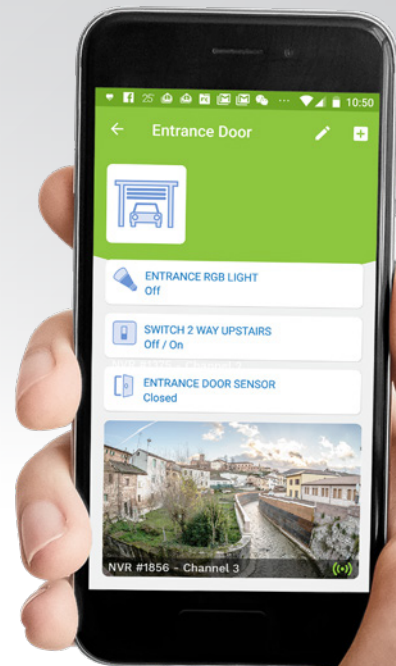

Main Features

- Fast and easy installation
- Real-time video streaming to Android and iOS devices
- Easy connection through the cloud
- High Definition video
- Motion detection (optional)
- RJ45 Ethernet connection with
- PoE (Power over Ethernet) support
- Infrared Nightvision
- ONVIF protocol support

Technical Specifications

Resolution:	2MP
Lens:	2.8 mm
View angle:	77°
WDR:	supported
IR range:	~25m
Housing:	metal
Dimensions (mm):	157 x 70 x 66
Weight:	650 g

Pictures and screenshots are illustrations.

screenshots are illustrations