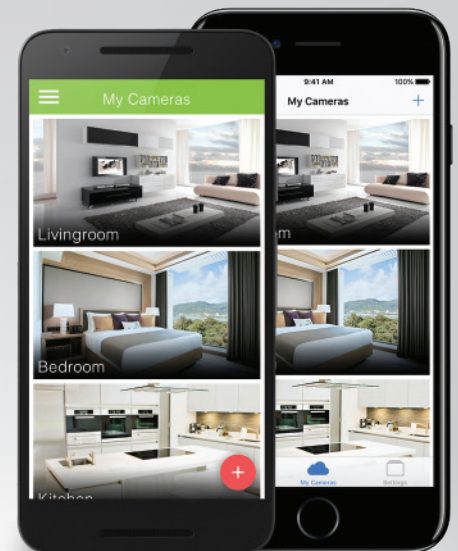

Main Features

- Fast and easy installation
- Real-time video streaming to Android and iOS devices
- Easy connection through the cloud
- High Definition video
- Motion detection (optional)
- RJ45 Ethernet connection
- PoE (Power over Ethernet) support
- Infrared Nightvision
- ONVIF protocol support
- IP66 Water and Dust Resistance

Technical Specifications

Resolution:	5MP
Lens:	2.8-12mm
Sensor size:	1/2.8"
Sensor type:	CMOS
View angle:	77°
WDR:	supported
IR range:	~30m
Housing:	metal

screenshots are illustrations

get the app

subject to availability