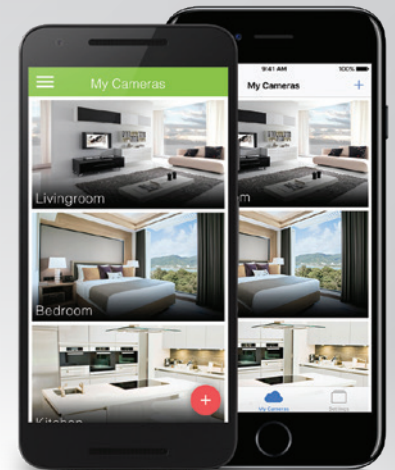

**5MP**  
MEGAPIXELS

## Technical Specifications

Resolution:	5MP
Lens:	2.8-12 mm
View angle:	28°-92°
WDR:	supported
IR range:	~40m
Housing:	metal
Zoom:	4x
Dimensions (mm):	211 x 92 x 90
Weight:	1400 g

screenshots are illustrations