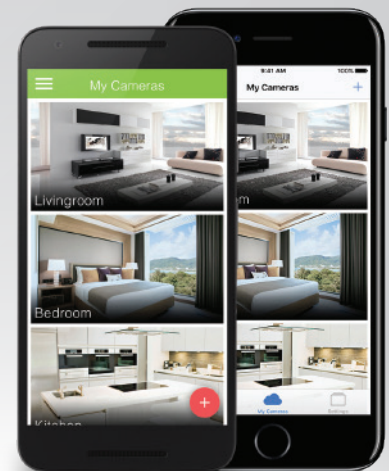

Main Features

- Indoor and outdoor
- Real-time video streaming to Android and iOS devices
- Easy connection through the cloud
- High Definition video
- Motion detection (optional)
- RJ45 Ethernet connection
- 40 m Infrared Nightvision
- ONVIF protocol support

Technical Specifications

Resolution:	2MP
Lens:	2.8-12 mm
View angle:	28°-92°
WDR:	supported
IR range:	~40m
Housing:	metal
Dimensions (mm):	211 x 92 x 90
Weight:	1400 g

screenshots are illustrations

get the app