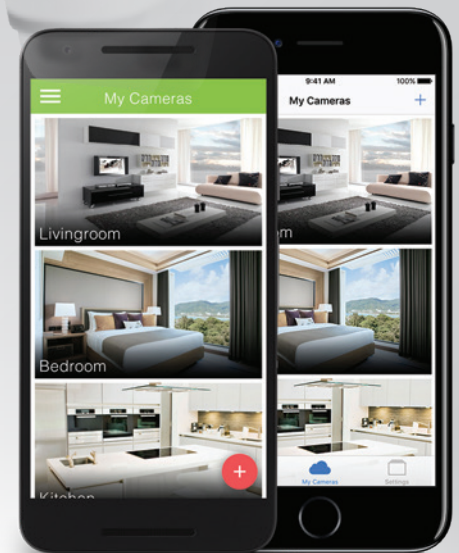

Main Features

- Fast and easy installation
- Real-time video streaming to Android and iOS devices
- Easy connection through the cloud
- High Definition video
- Motion detection (optional)
- Infrared Nightvision
- IP66 Water and Dust Resistance

Technical Specifications

Resolution:	2 MP
Lens:	2,8-12 mm
View angle:	26°-90°
WDR:	supported
IR range:	~40m
Housing:	metal

screenshots are illustrations

get the app

subject to availability

subject to availability